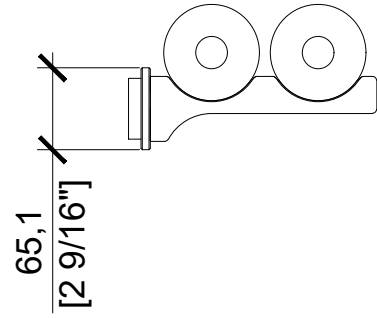

TOP

FRONT

SIDE

Project:

LIQUID SYSTEMS MONO SERIES

Drawing:

DOUBLE DEPTH - 2 BOTTLE DISPLAY

Date	Issue/Revision	Scale:
		2" = 1'-0"
		Date:
		24.APR.2020
		Drawing No:
		SD1.0