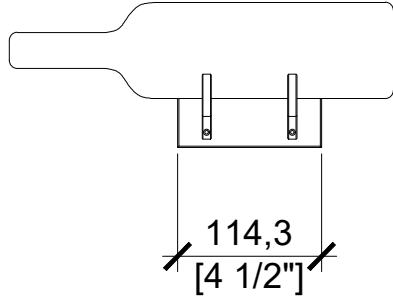

TOP

FRONT

SIDE

Project:

LIQUID SYSTEMS MONO SERIES

Drawing:

DOUBLE DEPTH - 2 BOTTLE DISPLAY

Date	Issue/Revision	Scale:
		2" = 1'-0"
		Date:
		24.APR.2020
		Drawing No:
		SD1.0