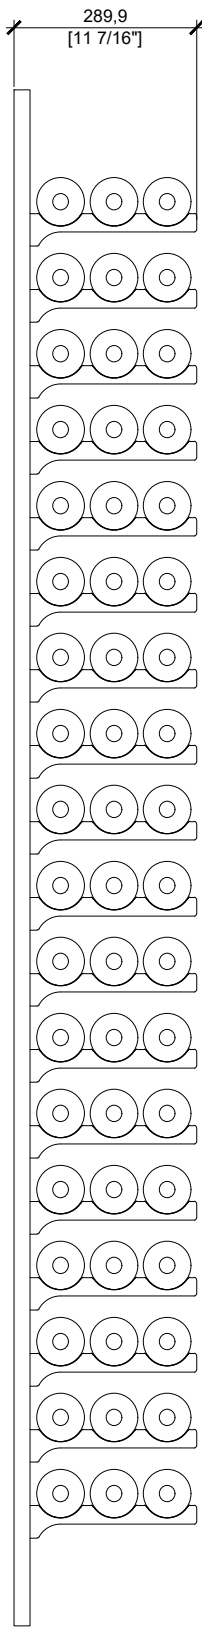

TOP

FRONT

SIDE

MOUNTING LOCATIONS

 <p>LIQUID SYSTEMS CLASSIC 8FT</p>	Project:	Scale:	1" = 1'-0"
	<p>TRIPLE DEPTH - 54 BOTTLE DISPLAY</p>	Date:	24.APR.2020
Drawing:	Issue/Revision	Date:	Drawing No:
			SD1.0

COPYRIGHT RESERVED: This drawing proposal and design are to remain the property of DAINTREE INDUSTRIES LTD.