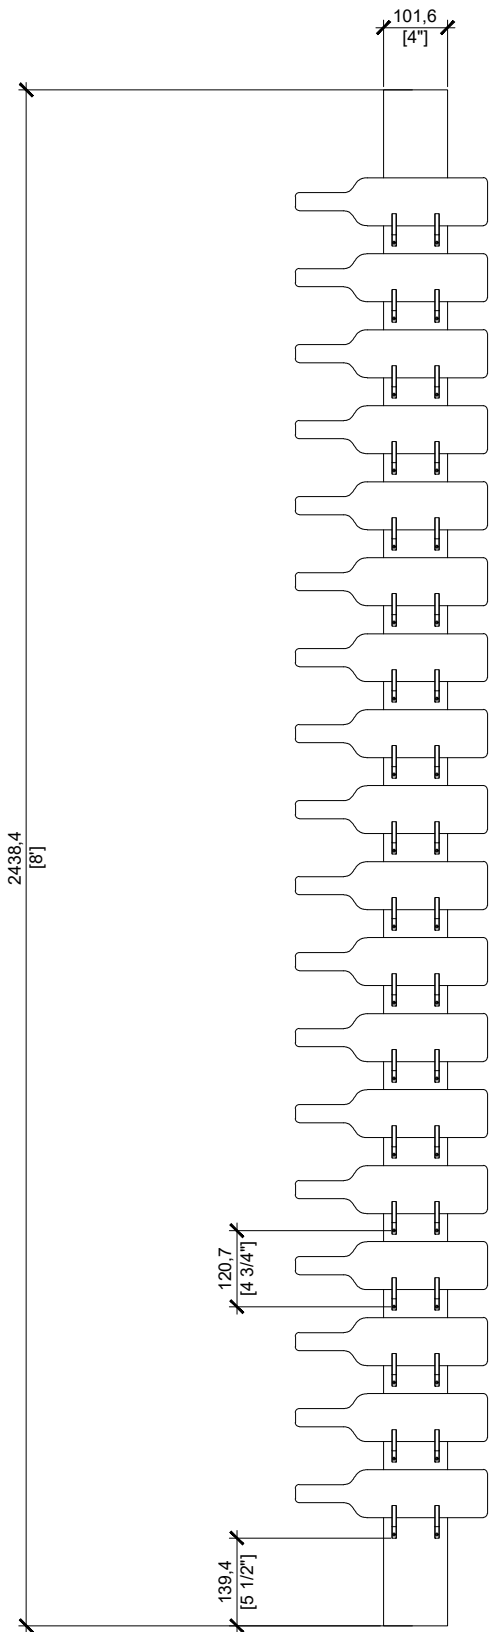

TOP

FRONT

SIDE

MOUNTING LOCATIONS

 <p>LIQUID SYSTEMS CLASSIC 8FT</p>	Project:	Scale:	1" = 1'-0"
	<p>TRIPLE DEPTH - 54 BOTTLE DISPLAY</p>	Date:	24.APR.2020
Drawing:	Issue/Revision	Date:	Drawing No:
			SD1.0

COPYRIGHT RESERVED: This drawing proposal and design are to remain the property of DAINTREE INDUSTRIES LTD.